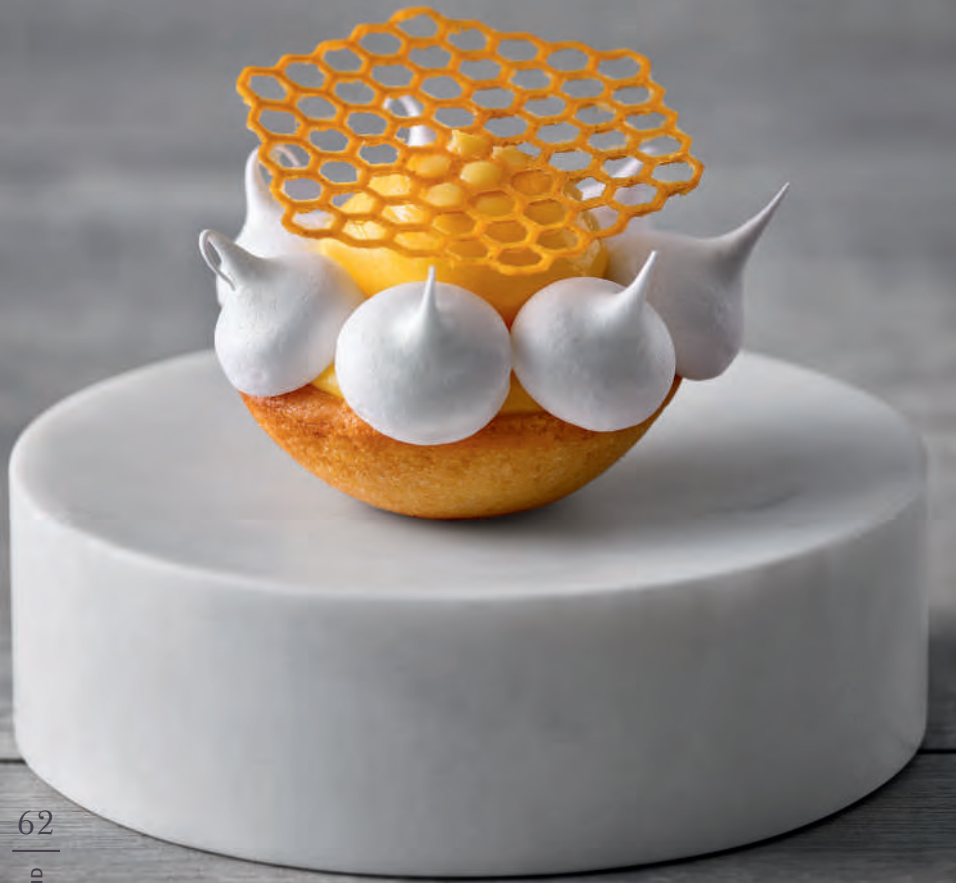

SHOW-STOPPING. Das stylische Marmor-Plateau nimmt den Anspruch „gehobener“ Eleganz beim Wort. Mouthwatering: Schokotörtchen auf schwarzem NARA Steinzeug Klassiker mit Relief.

SHOW-STOPPING. The stylish marble plateaus is a literal interpretation of refined elegance. Mouthwatering: dainty chocolate tarts on black NARA stoneware classic with relief.

62

PLAYGROUND

Designed
exclusively for
PLAYGROUND